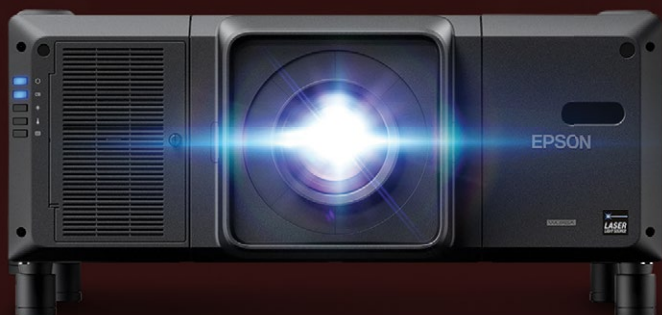

EPSON

AN IMMERSIVE EXPERIENCE LIKE NO OTHER

Epson High Brightness Laser Projectors

3X brighter[^] colours with 3LCD technology

Brightness of up to 30,000 lumens

Uninterrupted projection for up to 20,000 hours*